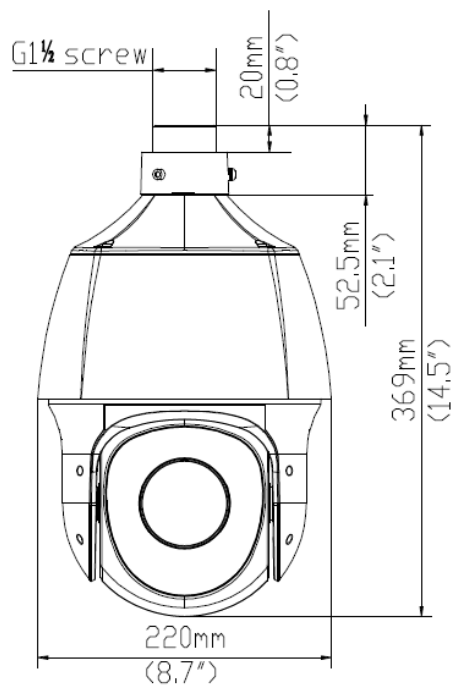

Interface

Audio I/O	Audio cable
	1 Input: impedance 35kΩ; amplitude 2V [p-p]
	1 Output: impedance 600Ω; amplitude 2V [p-p]
Alarm I/O	2/1
Serial Port	1 RS485
Network	1 RJ45 10M/100M Base-TX Ethernet
Video Output	BNC

Certifications

Certifications	CE: EN 60950-1 UL: UL60950-1 FCC: FCC Part 15

General

Power	DC 12V±10%	DC 12V±10%, PoE (PSE Required)
	Power consumption:Max 22W	
Dimensions (Ø x H)	Ø220 x 369mm (Ø8.7" x 14.5")	
Net Weight	3.4kg (7.5lb)	
Material	Body: metal + plastic Front cover: plastic	
Working Environment	-40°C ~ 65°C (-40°F ~ 149°F), Humidity: ≤95% RH (non-condensing)	
Storage Environment	-40°C ~ 70°C (-40°F ~ 158°F), Humidity: ≤95% RH (non-condensing)	
Ingress Resistant	IP66	
Surge protection	6KV	

Dimensions